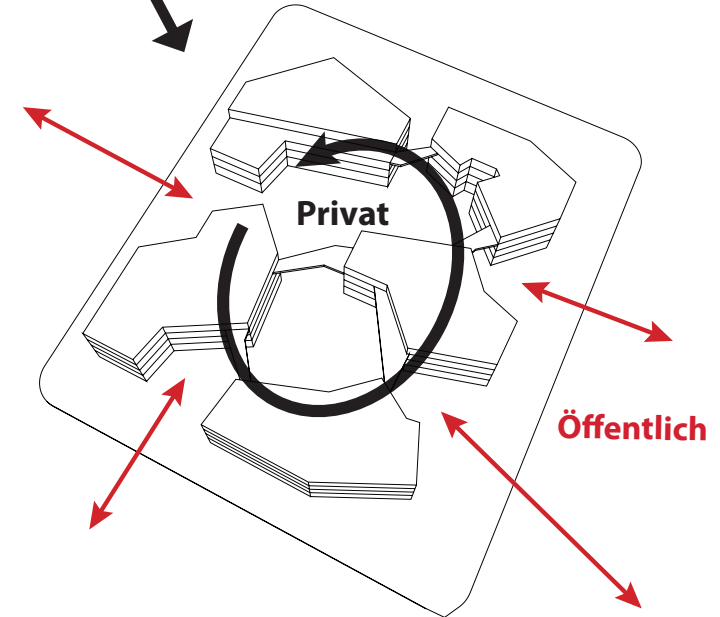

**live the community
enhance public life**