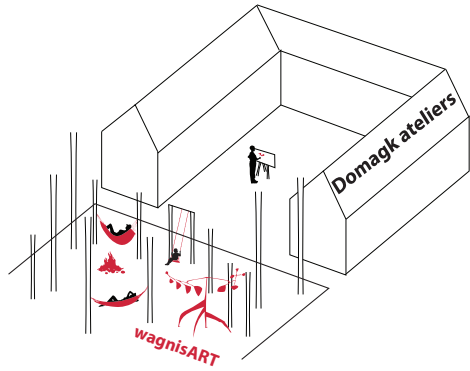

wagnis art munich

bundle energy and seize the community

wagnis art

**artists at the domagk-areal
as inition of idea**

**spacial definition in the
collective**

**programming in work
groups**

**decision taking in
plenary sittings**

**participation and
sharing culture**

**live the community
enhance public life**

bauchplan).(

werkstatt münchen
severinstrasse 5
d - 81541 münchen
+ 49 (0)89 288 078 75

co-working köln
höninger weg 47
d - 50969 köln
+ 49 (0)89 288 078 75