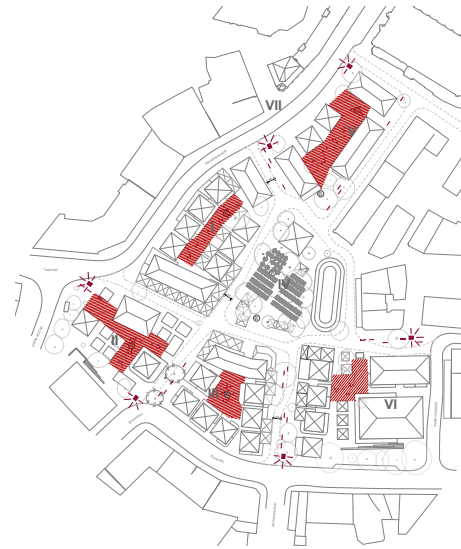

Zeichnung).(

information strategy and future visions

regular market trader's table

concept of design

permeability

bicycle traffic

places for rest

floor covering

).(

climate clock

southern train station square karlsruhe

a place for ease

)·(

station square Karlsruhe

MIET-TRAFIPOSTATION
Störlichtbögengeprüft
DIN EN 62271-200/202 (VDE 0671-200/202)

NER HAND.