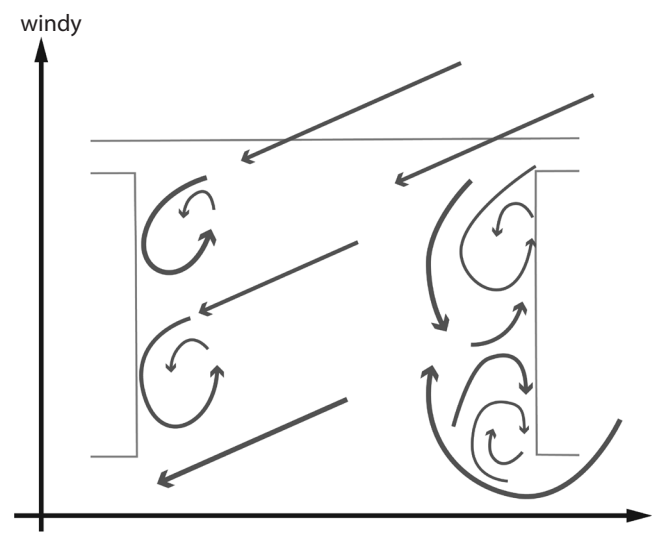

Kühltage in Karlsruhe

green grove as a station entry

)·(*parameters of design*

temperature

whirl wind zones

reflection

permeable floor covering

)·(