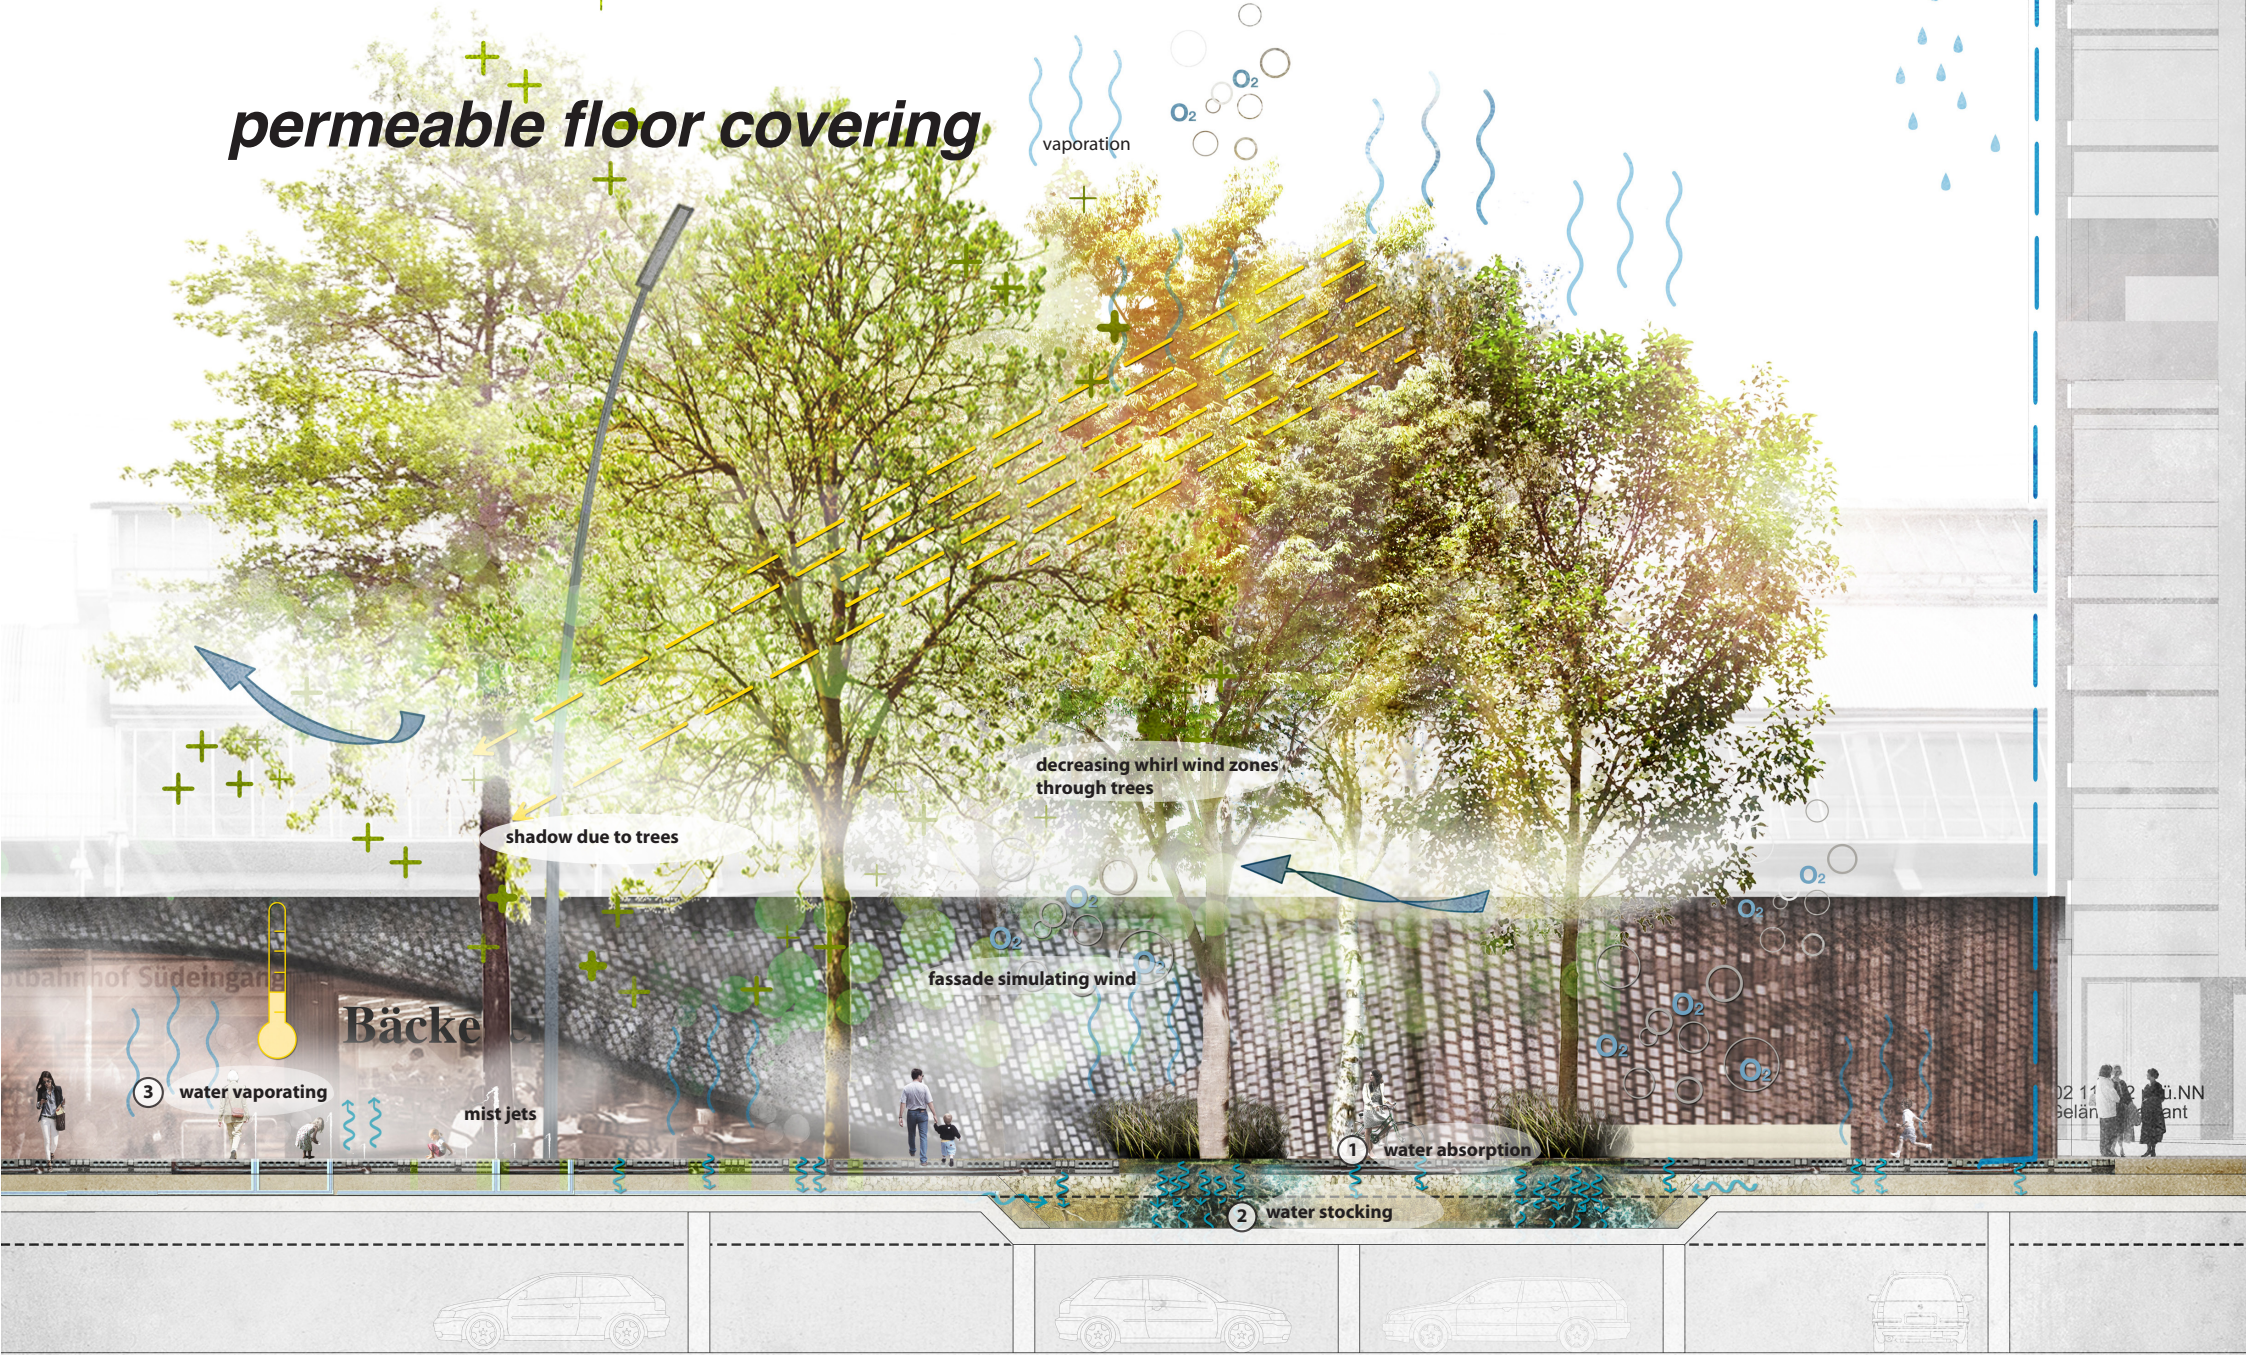

Kühltage in Karlsruhe

green grove as a station entry

)·(*parameters of design*

temperature

whirl wind zones

reflection

permeable floor covering

)·(

wagnis art munich

bundle energy and seize the community

wagnis art

**artists at the domagk-areal
as inition of idea**

**spacial definition in the
collective**

**programming in work
groups**

**decision taking in
plenary sittings**